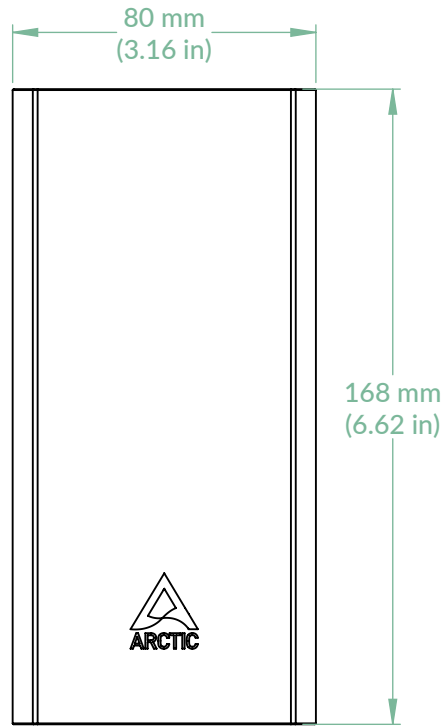

Precision Screwdriver Toolkit

P/N: AETLS00001A

Scale 1:2

Rev. Date: 2024-11-15

Front View

Side View

Top View

Bottom View